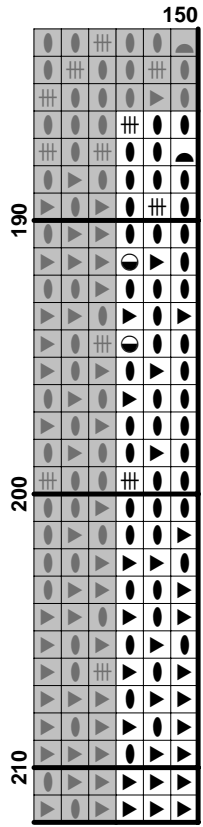

PINOYSTITCH FREE PATTERN

Copyright owned by Artist. Not for resale or distribution.

Cross Stitch Pattern: *Homespun*

Designed by: *Thomas Eakins*

Colors: 41

Stitches: 150 x 212

Approximate Finished Sizes:*

14 count aida = 11 w x 15 h Inches

16 count aida = 9 w x 13 h Inches

18 count aida = 8 w x 12 h Inches

21 count aida = 7 w x 10 h Inches

*Pattern sizes do not include margins. Ideally you should add 2" on all sides. Uses Full Cross Stitches Only.

About the Artist

THOMAS COWPERTHWAIT EAKINS (1844 – 1916) was an American realist painter, photographer, sculptor, and fine arts educator. He is widely acknowledged to be one of the most important artists in American art history.

Source: www.wikipedia.com

Pattern Name: Homespun
Designed By: Thomas Eakins
Company: www.PinoyStitch.org
Copyright: Owned by Artist. Not for Distribution or Resale.
Fabric: Aida 14, White
 150w X 212h Stitches
Size(s): 14 Count, 10-5/8w X 15-1/8h in
 16 Count, 9-3/8w X 13-1/4h in
 18 Count, 8-1/4w X 11-3/4h in
 21 Count, 7-1/8w X 10h in